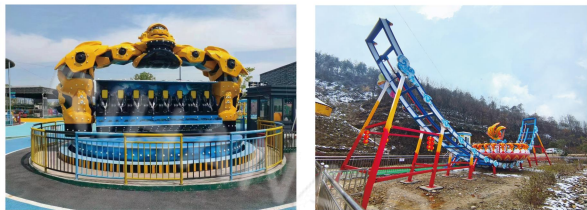

## Factory Profile

Henan Rihana Rides Co., Ltd. is a professional children's and adult amusement facility factory located in Zhengzhou City, Henan Province, China. It has a history of 10 years and is currently sold to more than 100 countries worldwide. The main products include various park amusement facilities (carousel, ferris wheel, roller coaster), children's game room (maze), VR amusement facilities, inflatable trampoline, water park, etc.

## Large Amusement Rides

## Scheme Display

**ONE-STOP SOLUTION**  
Planning  
Design  
Operation

Medium Amusement Rides

Kids Car

Water Park

Inflatable Products

VR

VR