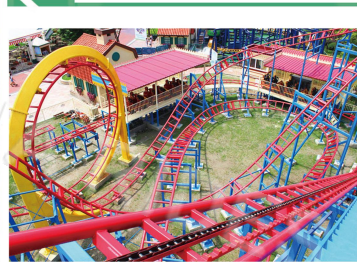

## Factory Profile

Henan Rihana Rides Co., Ltd. is a professional children's and adult amusement facility factory located in Zhengzhou City, Henan Province, China. It has a history of 10 years and is currently sold to more than 100 countries worldwide. The main products include various park amusement facilities (carousel, ferris wheel, roller coaster), children's game room (maze), VR amusement facilities, inflatable trampoline, water park, etc.

## Large Amusement Rides